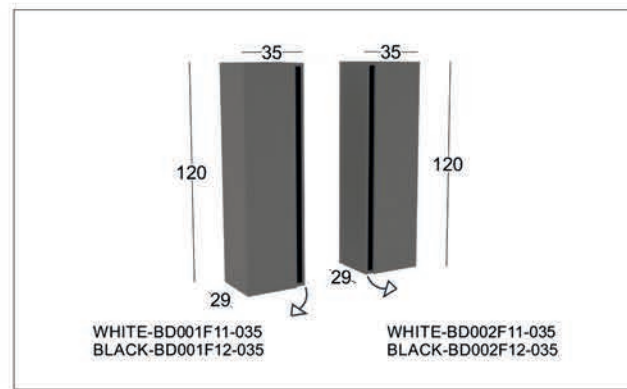

406-MAT CASHMERE

407-MAT STONE GREY

VL001020-080