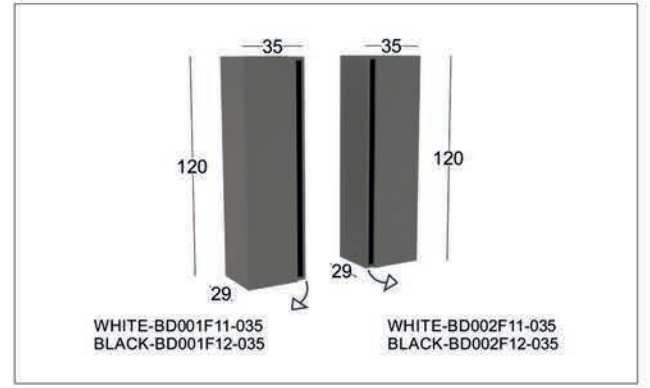

404-SHINY CASHMERE

405-DARK OAK

406-MAT CASHMERE

407-MAT STONE GREY

408-SHINY WHITE

409-SHINY ANTRASIT

410-LIGHT OAK

401-MAT CHARCOAL