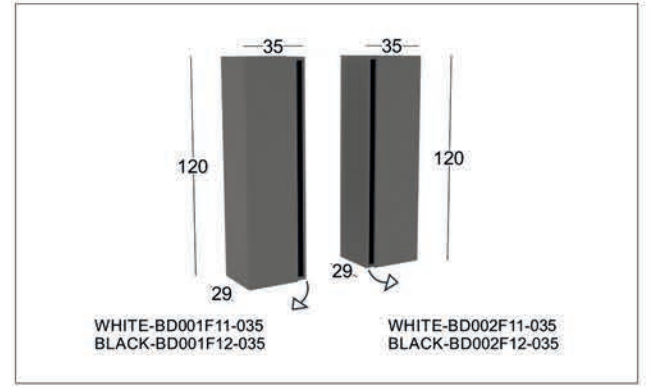

406-MAT CASHMERE

407-MAT STONE GREY

VL002020-120