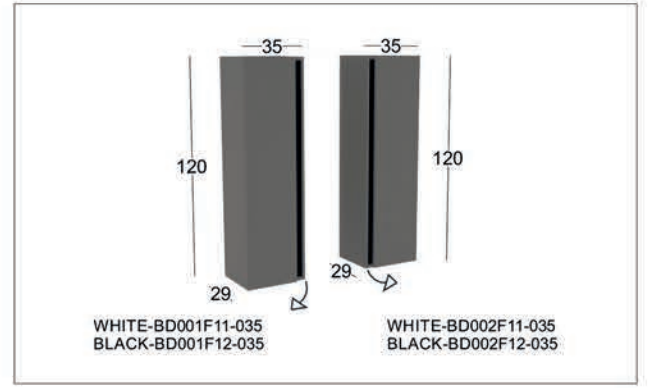

404-SHINY CASHMERE

405-DARK OAK

406-MAT CASHMERE

407-MAT STONE GREY

408-SHINY WHITE

409-SHINY ANTRASIT

410-LIGHT OAK

VL003020-100