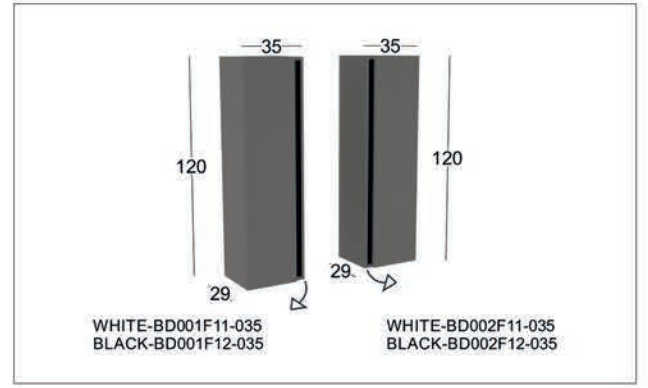

406-MAT CASHMERE

407-MAT STONE GREY

VL001020-100