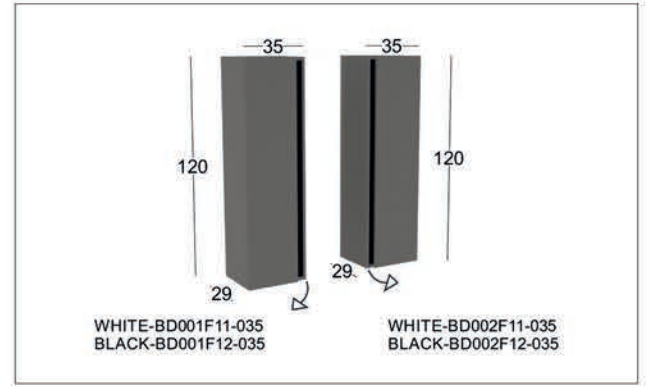

406-MAT CASHMERE

407-MAT STONE GREY

VL003020-080