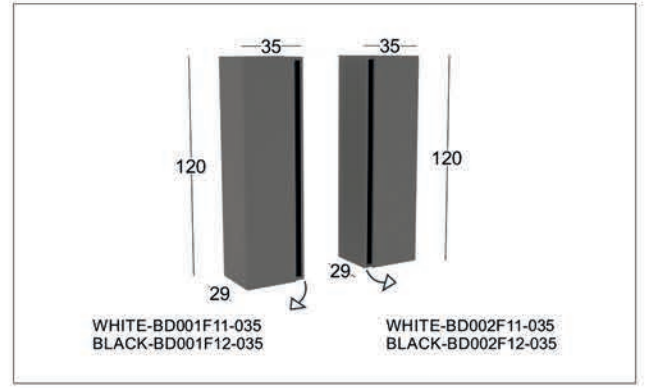

406-MAT CASHMERE

407-MAT STONE GREY

VL002020-080