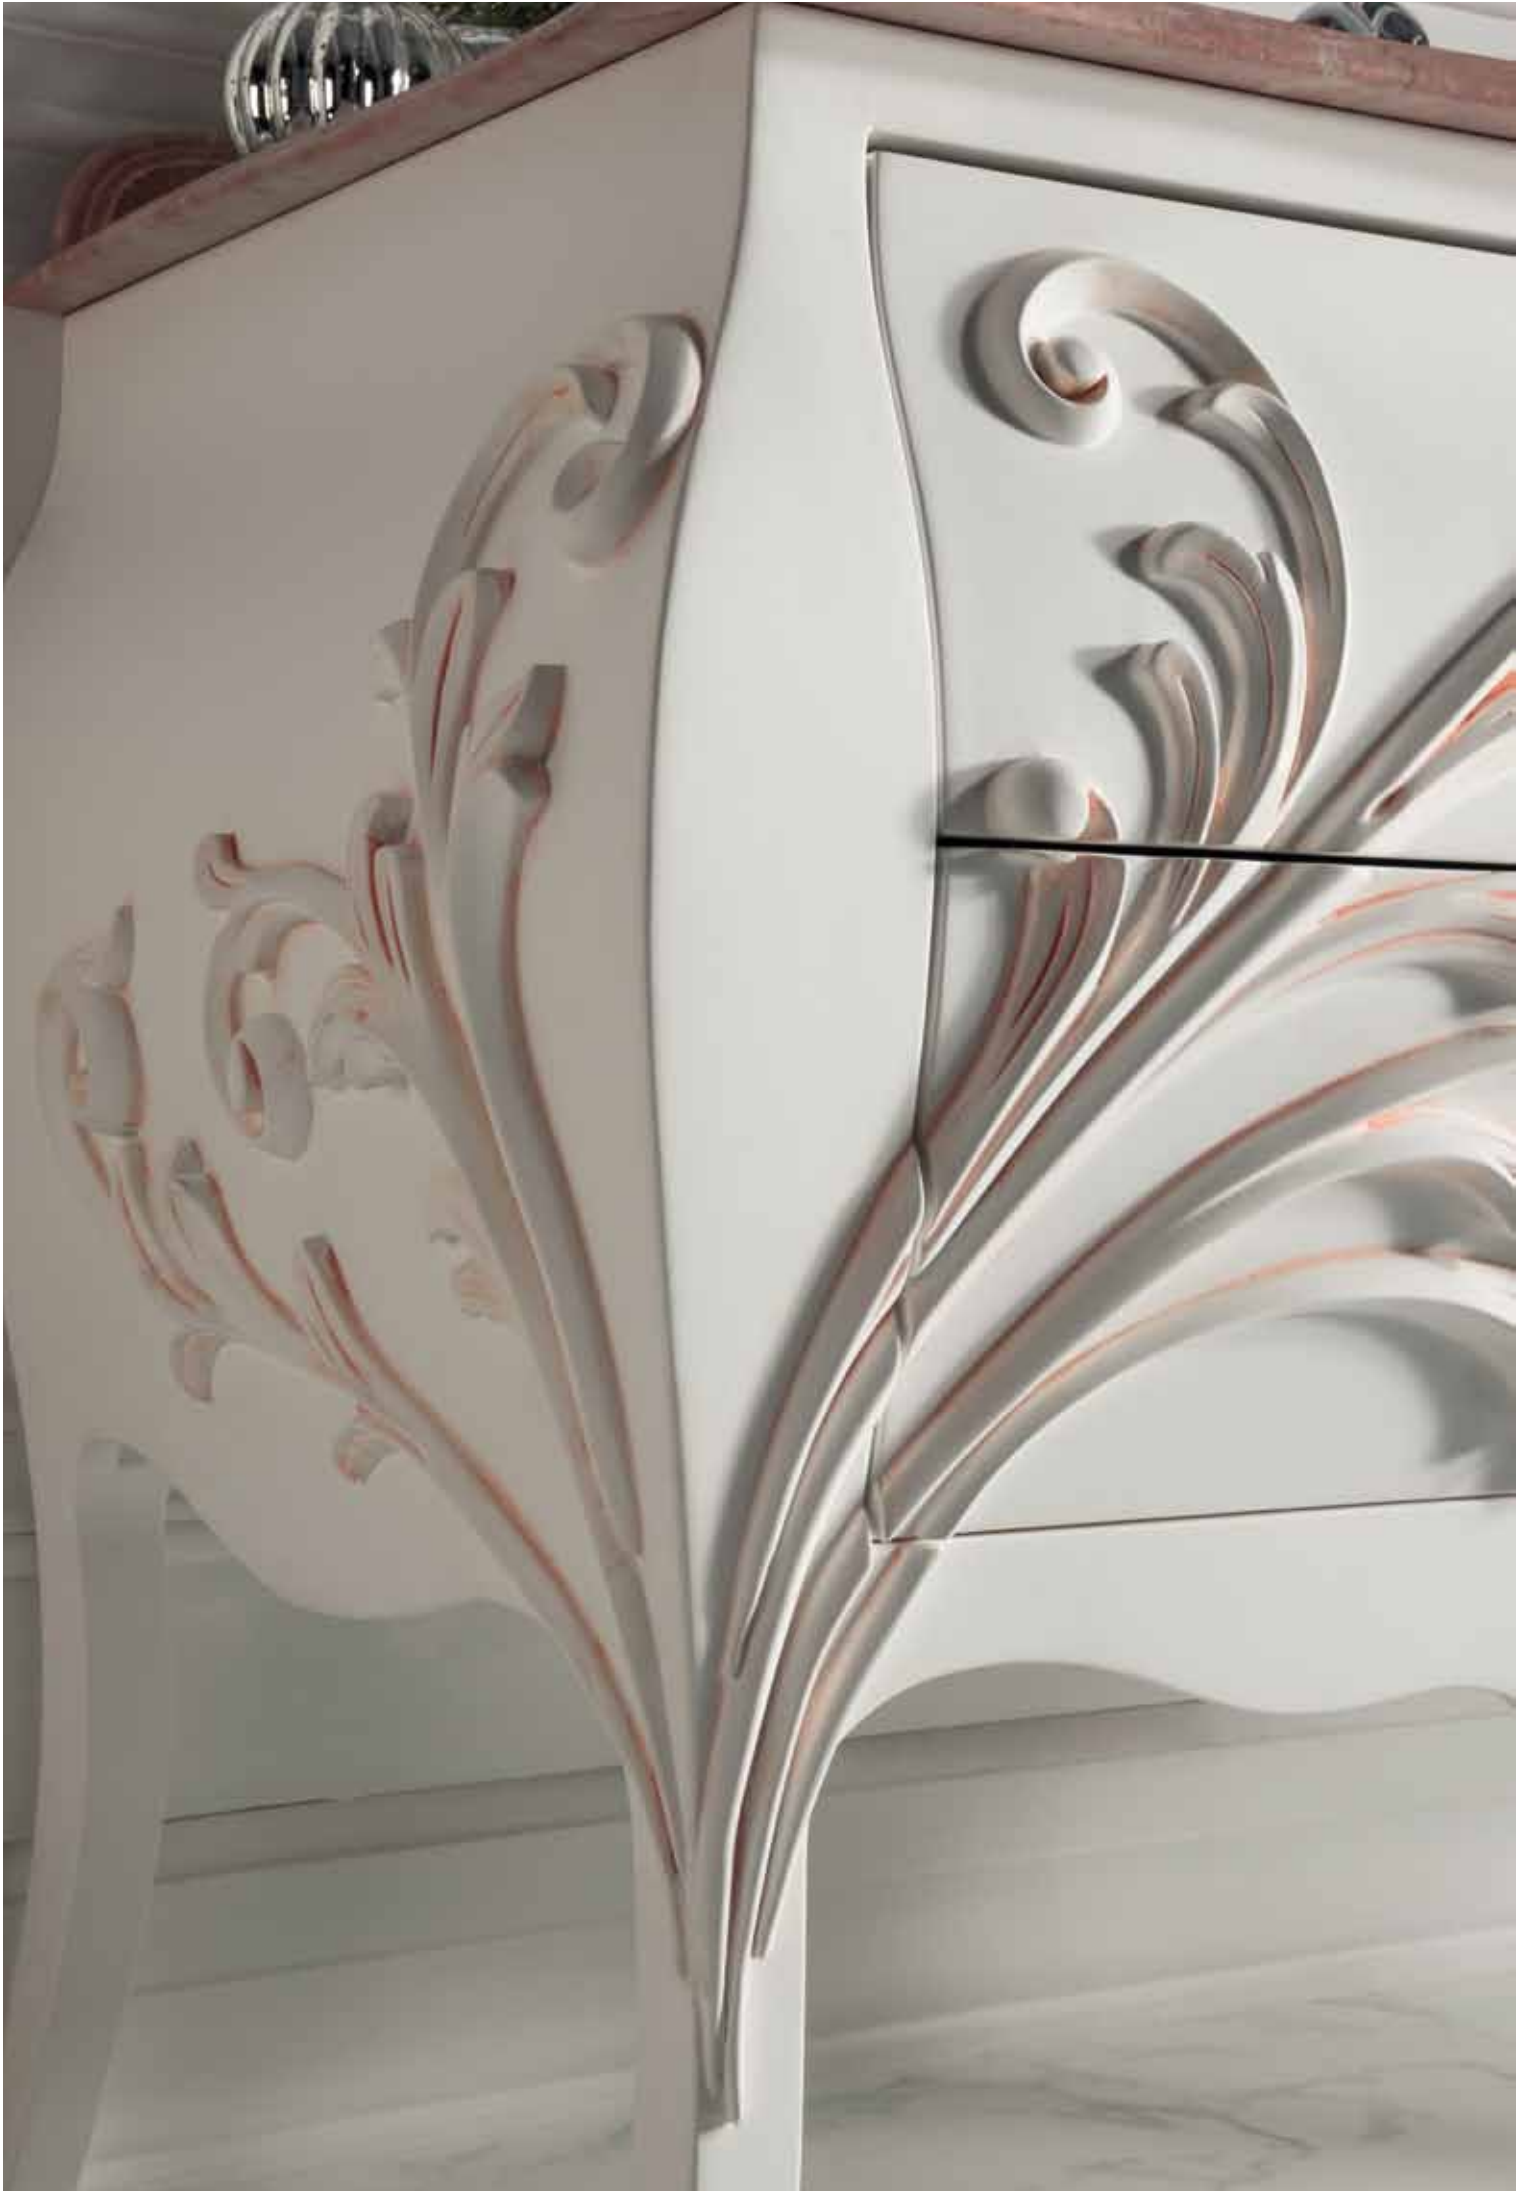

Queen

Armadi Art[®]

ANTONIO
VALANTI

A photograph of a classic interior. In the upper left, a multi-tiered crystal chandelier with white lampshades hangs from the ceiling. The background wall is covered in white, vertically-oriented decorative paneling. In the foreground, a floral-patterned armchair with a silver metal frame stands on a light-colored floor. To the right, a large green plant is partially visible. The overall lighting is soft and warm.